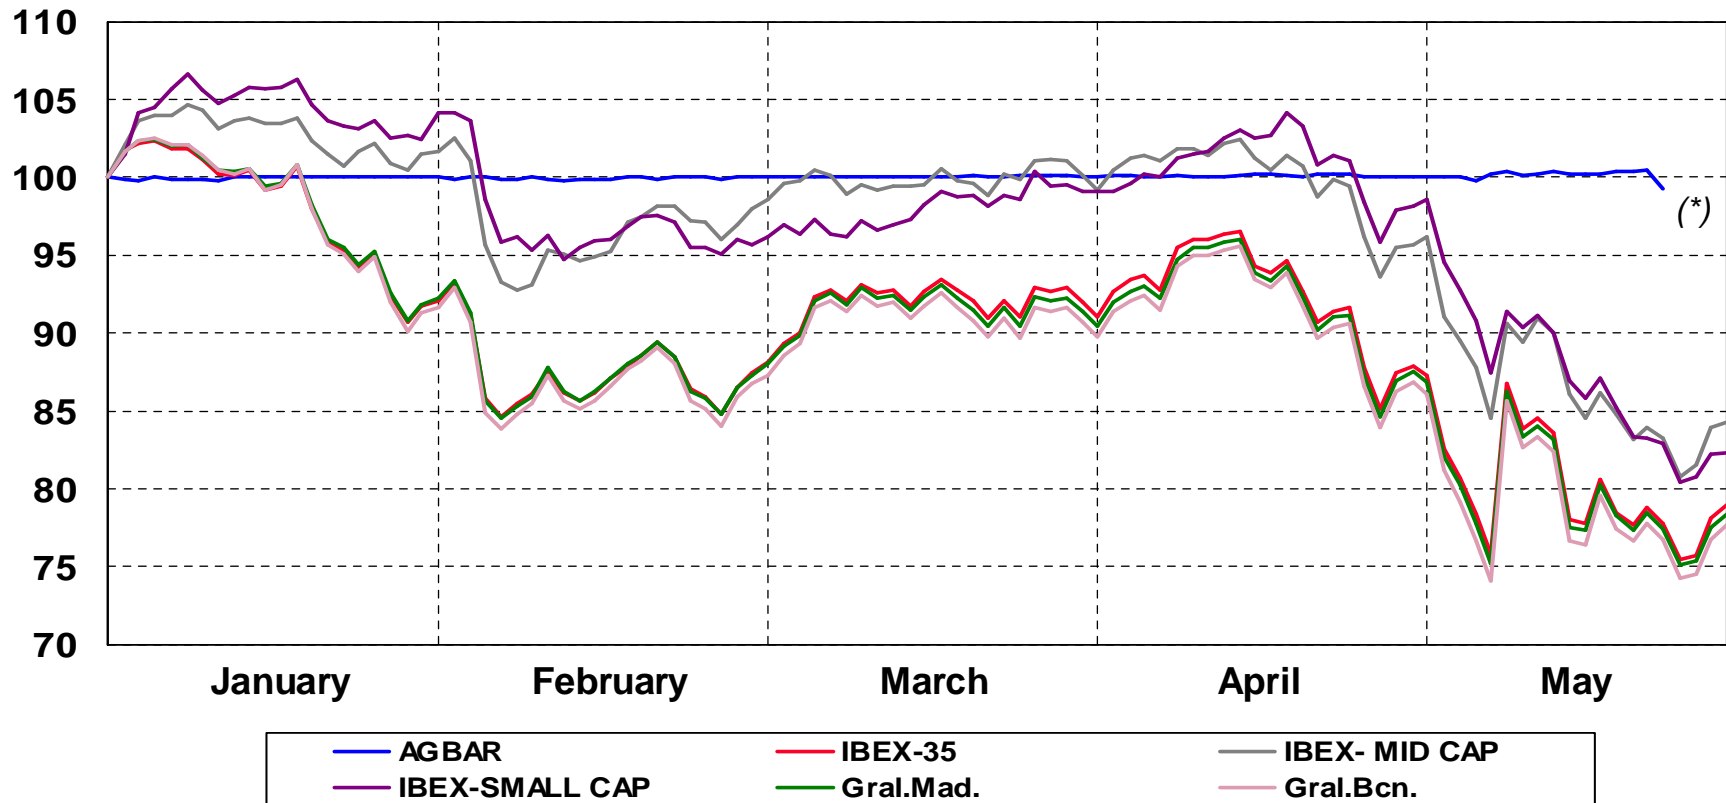

Stock Exchange Trend 2010

(Base index 100 = 30/12/09)

(*): Last trading session: 24/05/2010. The share was suspended from trading until its delisting, on 01/06/2010